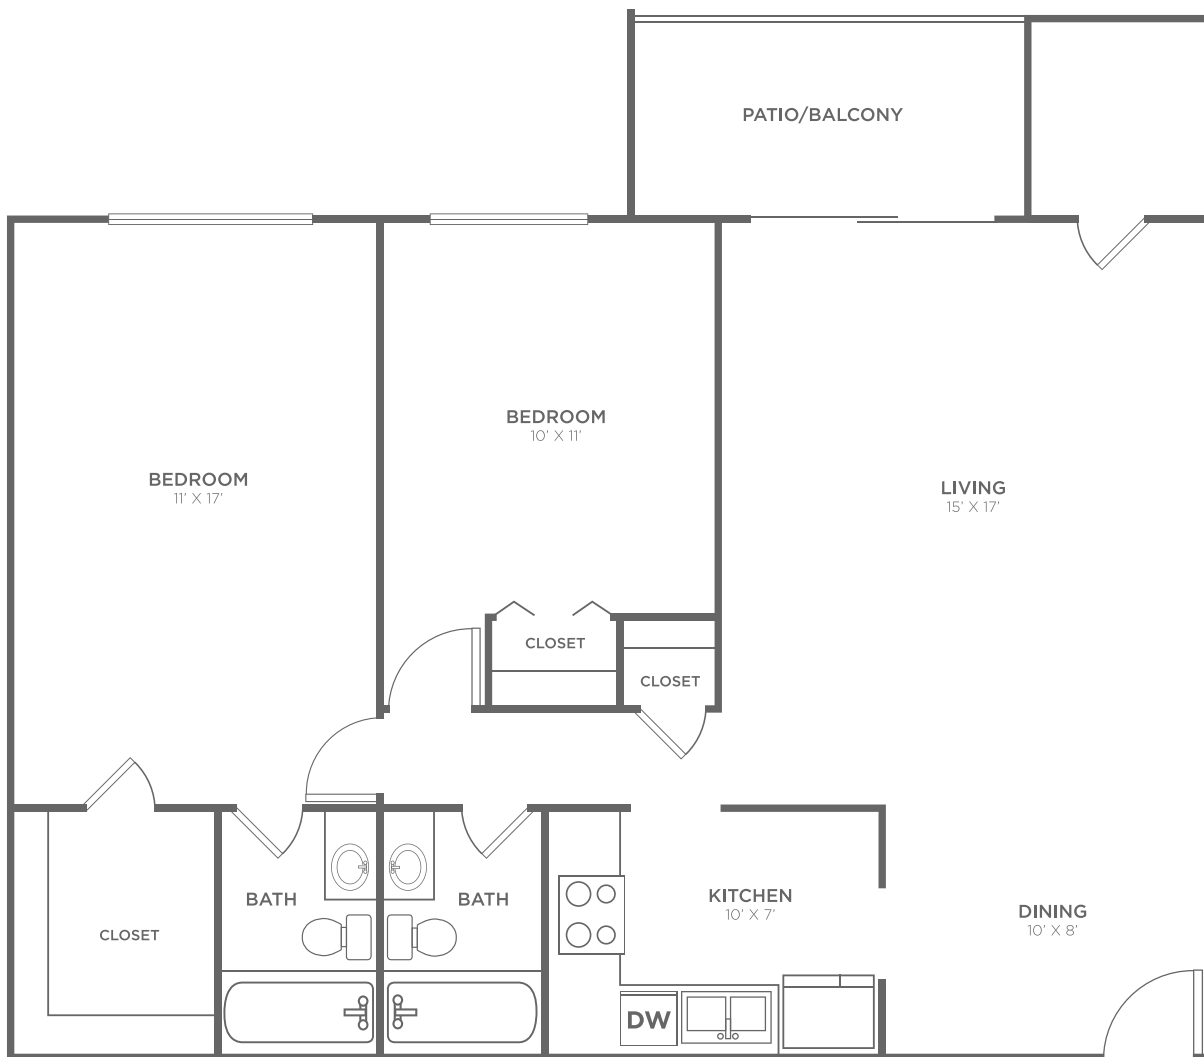

# 2x2 HEAT PAID

2 BED / 2 BATH

# 1008

SQ. FT.

**Lafeuille**  
Apartment Homes

2682 Lafeuille Circle Suite #4 | Cincinnati, OH 45211

513-481-0155 | [www.lafeuilleapts.com](http://www.lafeuilleapts.com)

*All dimensions and square footages are approximate*